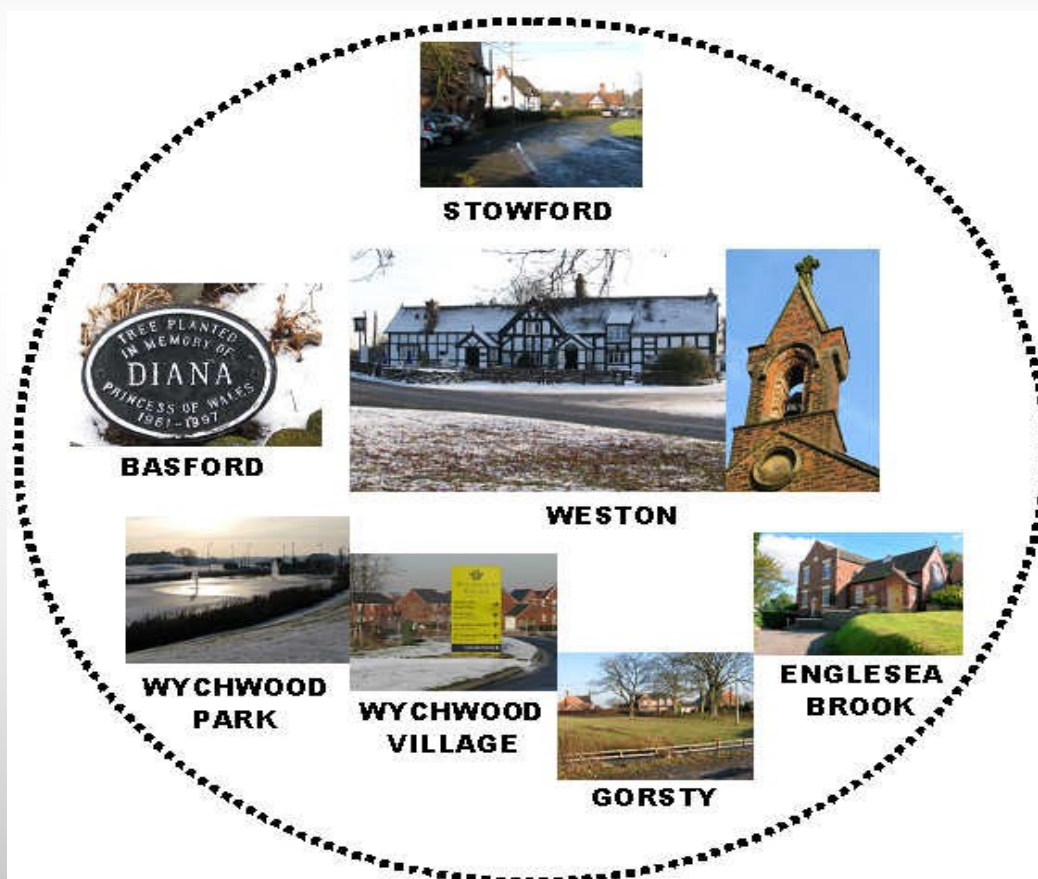

Weston & Basford

Neighbourhood Plan

Questionnaire

July 2015

OUR COMMUNITY